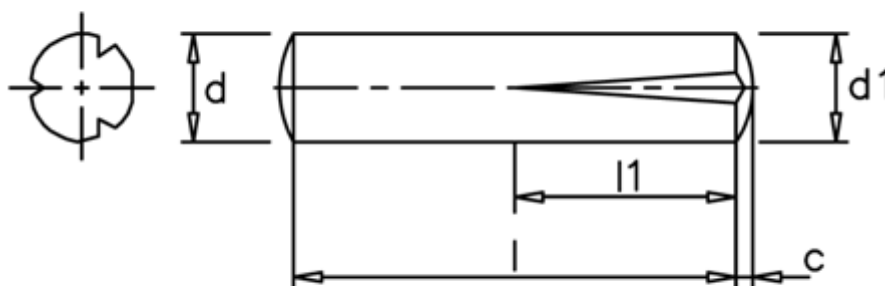

Data Sheet

Article number: 080243371

Description: KLEE Slotted pin S2 8x50
Stainless 1.4305

Measures

c	= 1,2
d	= 8.0
d1	= 8.40
l1	= 1/2 l
Length	= 50